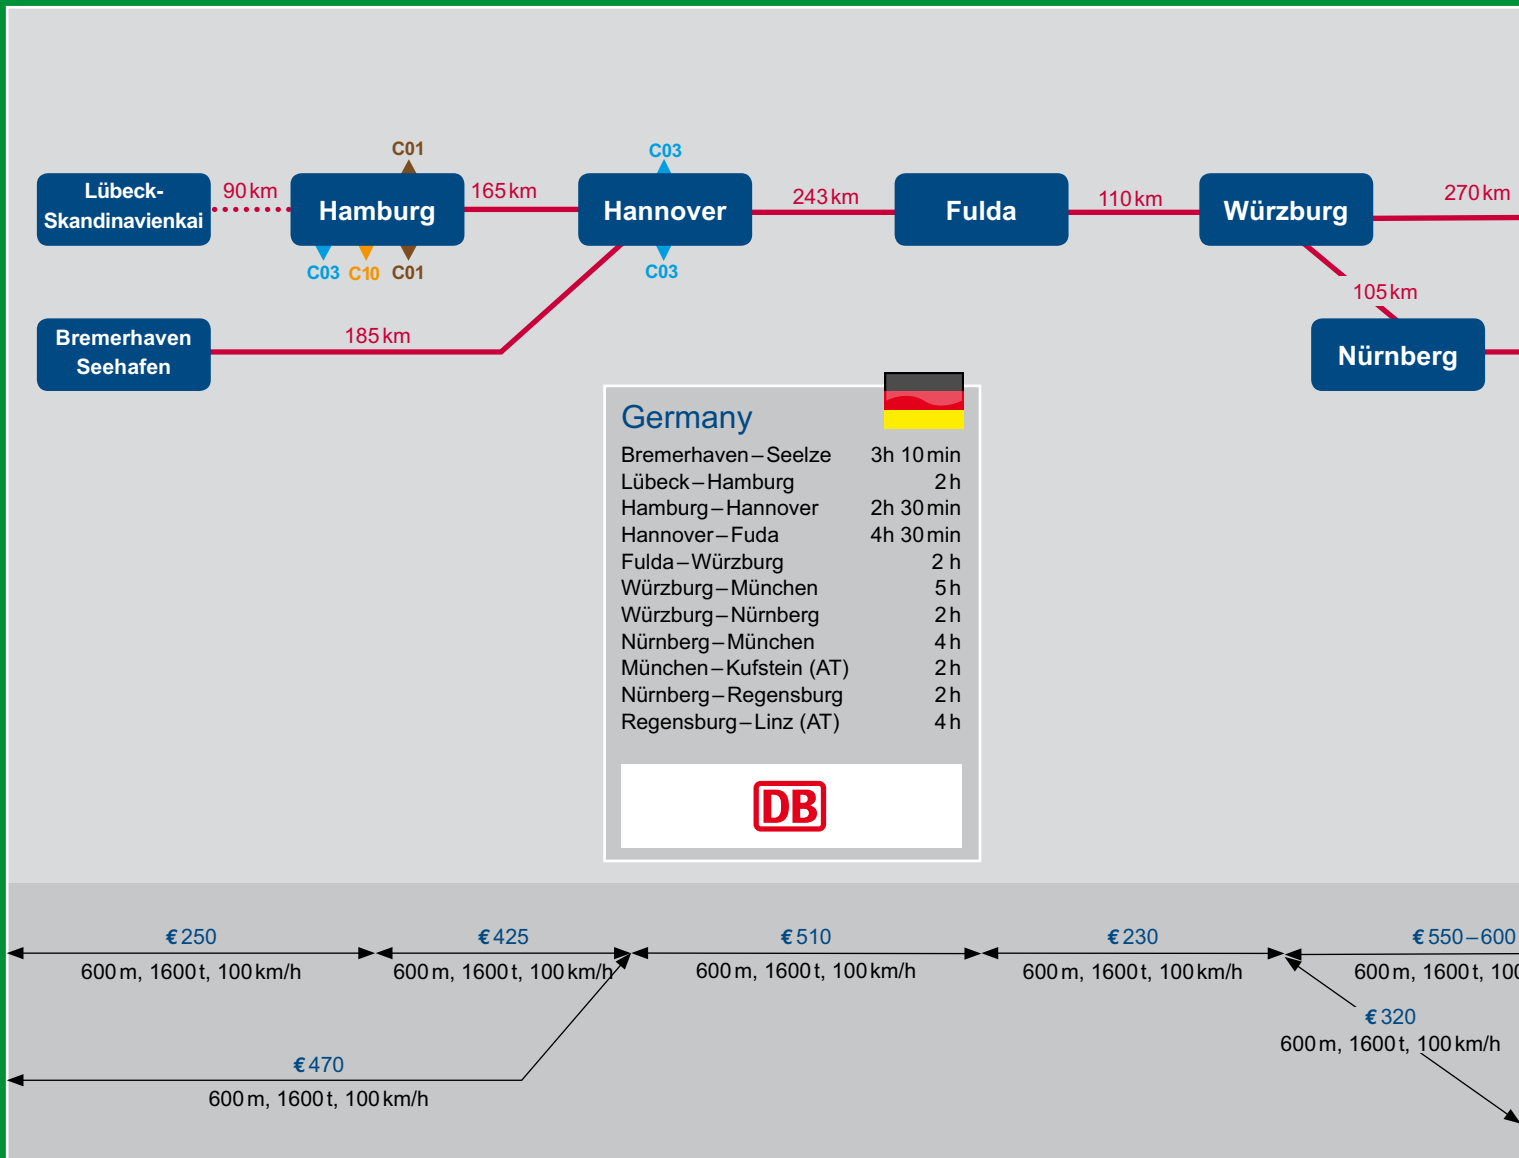

RNE CORRIDOR

C04

■ Hamburg/Bremerhaven – Würzburg – München/Passau – Wien/Salzburg – Verona

On RNE Corridors we:

- deliver a more reliable forecast of the available infrastructure to our customers
- apply the harmonized deadlines for planning international train paths
- shape corridor infrastructure capacity according to the market's requirements
- facilitate the capacity request procedure by providing pre-constructed international train paths
- improve train punctuality on the basis of regular performance monitoring

This will help our customers to plan their consignments more efficiently and thus become more competitive.

RNE CORRIDOR C04 Hamburg/Bremerhaven–Würzburg–München

For detailed information on country and route characteristics:
www.railnet europe.com

München/Passau – Wien/Salzburg – Verona

(ne) = non electrified / (pe) = partly electrified
 If noting mentioned: electrified

The displayed path/train parameters, times and charges may differ in reality, as all calculated figures are average figures based on standard trains. The displayed train length comprises traction unit(s) in some Infrastructure Managers; in others, it doesn't. In border stations/on border sections, special operational regulations have to be applied. Please consult the IMs' Network Statements in any case!

Overall RNE Corridor Map