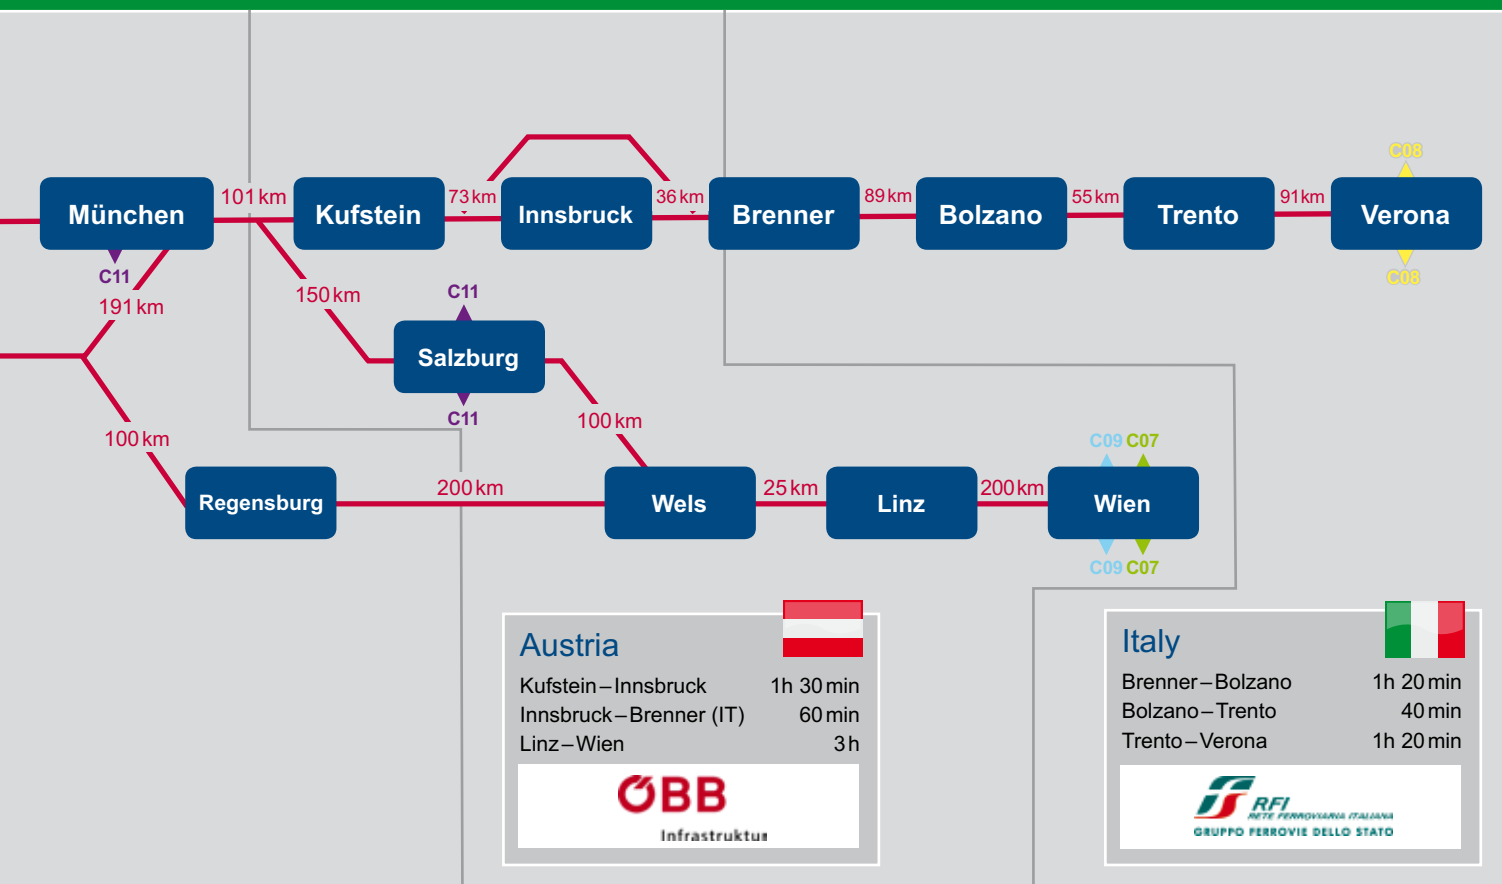

RNE CORRIDOR

C04

■ Hamburg/Bremerhaven – Würzburg – München/Passau – Wien/Salzburg – Verona

On RNE Corridors we:

- deliver a more reliable forecast of the available infrastructure to our customers
- apply the harmonized deadlines for planning international train paths
- shape corridor infrastructure capacity according to the market's requirements
- facilitate the capacity request procedure by providing pre-constructed international train paths
- improve train punctuality on the basis of regular performance monitoring

This will help our customers to plan their consignments more efficiently and thus become more competitive.

RNE CORRIDOR C04 Hamburg/Bremerhaven–Würzburg–München

For detailed information on country and route characteristics:
www.railnet europe.com

München/Passau – Wien/Salzburg – Verona

(ne) = non electrified / (pe) = partly electrified
 If noting mentioned: electrified

The displayed path/train parameters, times and charges may differ in reality, as all calculated figures are average figures based on standard trains. The displayed train length comprises traction unit(s) in some Infrastructure Managers; in others, it doesn't. In border stations/on border sections, special operational regulations have to be applied. Please consult the IMs' Network Statements in any case!

Overall RNE Corridor Map