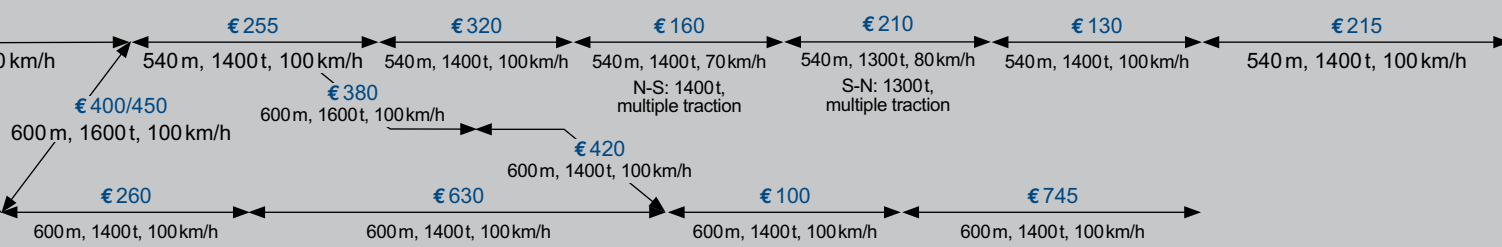

RNE CORRIDOR

C04

■ Hamburg/Bremerhaven – Würzburg – München/Passau – Wien/Salzburg – Verona

On RNE Corridors we:

- deliver a more reliable forecast of the available infrastructure to our customers
- apply the harmonized deadlines for planning international train paths
- shape corridor infrastructure capacity according to the market's requirements
- facilitate the capacity request procedure by providing pre-constructed international train paths
- improve train punctuality on the basis of regular performance monitoring

München/Passau – Wien/Salzburg – Verona

(ne) = non electrified / (pe) = partly electrified
 If noting mentioned: electrified

The displayed path/train parameters, times and charges may differ in reality, as all calculated figures are average figures based on standard trains. The displayed train length comprises traction unit(s) in some Infrastructure Managers; in others, it doesn't. In border stations/on border sections, special operational regulations have to be applied. Please consult the IMs' Network Statements in any case!